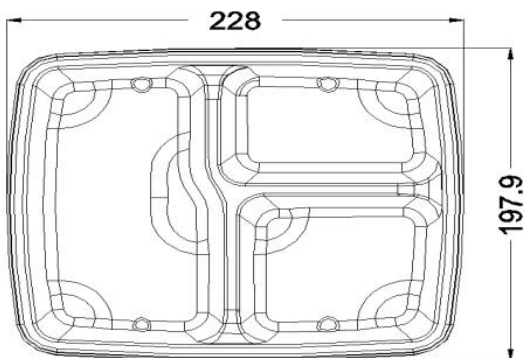

Color	Natural
Waterproof	GCM BOX: High performance with oil resistance and water resistance. NP LID: Water resistance.

2、 Overall dimension

2.1 Meal Box (measurement in mm, tolerance of length, width & height within $\leq 3\%$)

 <p>400ml Meal Box</p>	 <p>400ml Meal Box</p>
 <p>430ml Meal Box</p>	 <p>430ml Meal Box</p>

880ml Meal Box

880ml Meal Box

900ml Meal Box

900ml Meal Box

1000ml 3 Grid Meal Box

1000ml 3 Grid Meal Box

2.2 Meal Box Lid (measurement in mm, tolerance of length & width within $\leq 3\%$, height $\leq 7\%$)

2.3 Definition for product external & Internal

Internal : body inner of product

External : outer body of product

400ml Meal Box

400ml Meal Box

430ml Meal Box

430ml Meal Box

880ml Meal Box