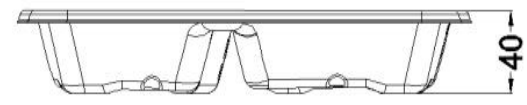

 <p>400ml Meal Box</p>	 <p>400ml Meal Box</p>
 <p>430ml Meal Box</p>	 <p>430ml Meal Box</p>

880ml Meal Box

880ml Meal Box

900ml Meal Box

900ml Meal Box

1000ml 3 Grid Meal Box

1000ml 3 Grid Meal Box

2.2 Meal Box Lid (measurement in mm, tolerance of length & width within $\leq 3\%$, height $\leq 7\%$)

2.3 Definition for product external & Internal

Internal : body inner of product

External : outer body of product

400ml Meal Box

400ml Meal Box

430ml Meal Box

430ml Meal Box

880ml Meal Box