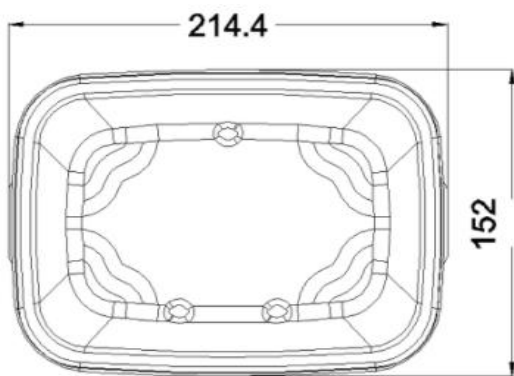

Color	Natural
Waterproof	GCM BOX: High performance with oil resistance and water resistance. NP LID: Water resistance.

2、 Overall dimension

2.1 Meal Box (measurement in mm, tolerance of length, width & height within $\leq 3\%$)

 <p>400ml Meal Box</p>	 <p>400ml Meal Box</p>
 <p>430ml Meal Box</p>	 <p>430ml Meal Box</p>

880ml Meal Box

880ml Meal Box

900ml Meal Box

900ml Meal Box

1000ml 3 Grid Meal Box

1000ml 3 Grid Meal Box

2.2 Meal Box Lid (measurement in mm, tolerance of length & width within $\leq 3\%$, height $\leq 7\%$)

2.3 Definition for product external & Internal

Internal : body inner of product

External : outer body of product

400ml Meal Box

400ml Meal Box

430ml Meal Box

430ml Meal Box

880ml Meal Box