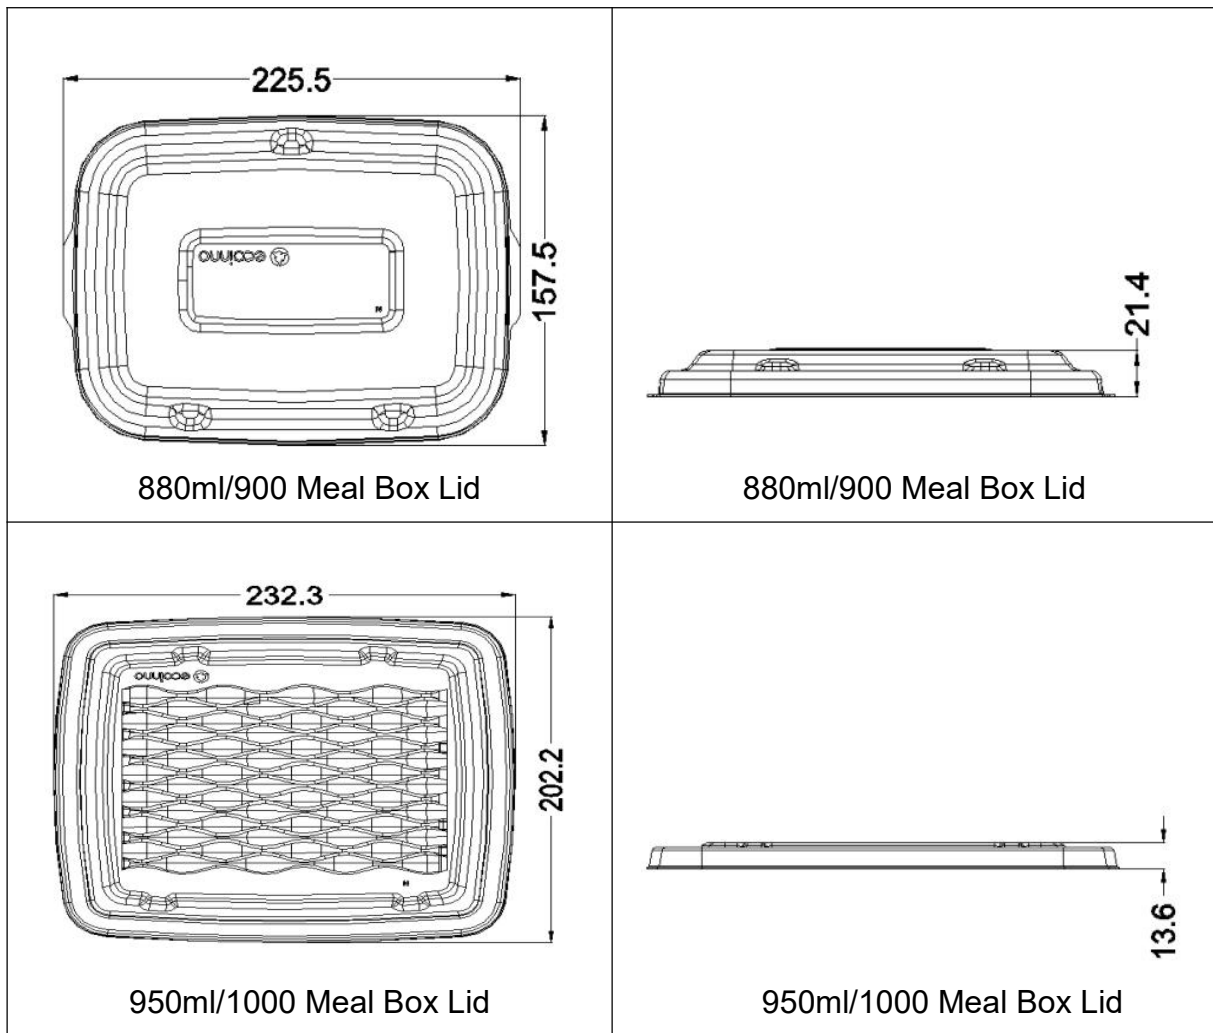

Ecolink New Tech Company Limited

Commodity Specification (GCM BOX & NP LID)

Customer : Veres és Társai

Product : Ecoinno Tableware

Product name : 400ml Meal Box & Lid
430ml Meal Box & Lid
880ml Meal Box & Lid
900ml Meal Box & Lid
1000ml 3 Grid Meal Box & Lid
950ml 4 Grid Meal Box & Lid

Color	Natural
Waterproof	GCM BOX: High performance with oil resistance and water resistance. NP LID: Water resistance.

2、 Overall dimension

2.1 Meal Box (measurement in mm, tolerance of length, width & height within $\leq 3\%$)

 <p>400ml Meal Box</p>	 <p>400ml Meal Box</p>
 <p>430ml Meal Box</p>	 <p>430ml Meal Box</p>

880ml Meal Box

880ml Meal Box

900ml Meal Box

900ml Meal Box

1000ml 3 Grid Meal Box

1000ml 3 Grid Meal Box

2.2 Meal Box Lid (measurement in mm, tolerance of length & width within $\leq 3\%$, height $\leq 7\%$)

2.3 Definition for product external & Internal

Internal : body inner of product

External : outer body of product

400ml Meal Box

400ml Meal Box

430ml Meal Box

430ml Meal Box

880ml Meal Box