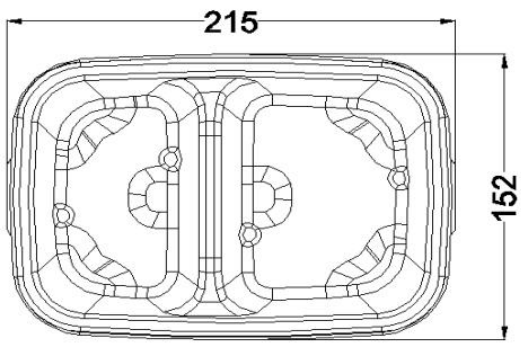

Date : 1st March 2024

ECOLINK NEW TECH CO. LTD.		
Quality Assurance	Approve	Date
李仲秋	郭子輝	2014-3-2
Veres és Társai		
Inspection Department	Approve	Date

1、 Product details

Product	Details
Product name and style number	400ml Meal Box, CT0S04001
	400ml Meal Box Lid, LD0S0400GN
	430ml Meal Box, CT0S04301V3
	430ml Meal Box Lid, LD0S04301V4GN
	880ml Meal Box, CT0S08802
	900ml Meal Box, CT0S09001V1
	880ml/900ml Meal Box Lid, LD0S09001V1GN
	1000ml 3 Grid Meal Box, CT0S10003
	950ml 4 Grid Meal Box, CT0S09504
	950ml/1000ml Meal Box Lid LD0S1000GN
Material	Plant Fiber

Color	Natural
Waterproof	GCM BOX: High performance with oil resistance and water resistance. NP LID: Water resistance.

2、 Overall dimension

2.1 Meal Box (measurement in mm, tolerance of length, width & height within $\leq 3\%$)

 <p>400ml Meal Box</p>	 <p>400ml Meal Box</p>
 <p>430ml Meal Box</p>	 <p>430ml Meal Box</p>

880ml Meal Box

880ml Meal Box

900ml Meal Box

900ml Meal Box

1000ml 3 Grid Meal Box

1000ml 3 Grid Meal Box

2.2 Meal Box Lid (measurement in mm, tolerance of length & width within $\leq 3\%$, height $\leq 7\%$)