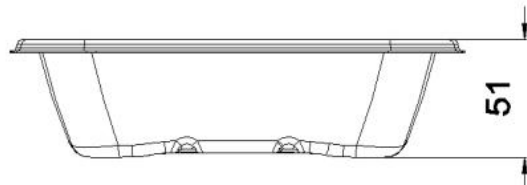

 <p>400ml Meal Box</p>	 <p>400ml Meal Box</p>
 <p>430ml Meal Box</p>	 <p>430ml Meal Box</p>

880ml Meal Box

880ml Meal Box

900ml Meal Box

900ml Meal Box

1000ml 3 Grid Meal Box

1000ml 3 Grid Meal Box

2.2 Meal Box Lid (measurement in mm, tolerance of length & width within $\leq 3\%$, height $\leq 7\%$)

2.3 Definition for product external & Internal

Internal : body inner of product

External : outer body of product

400ml Meal Box

400ml Meal Box

430ml Meal Box

430ml Meal Box

880ml Meal Box