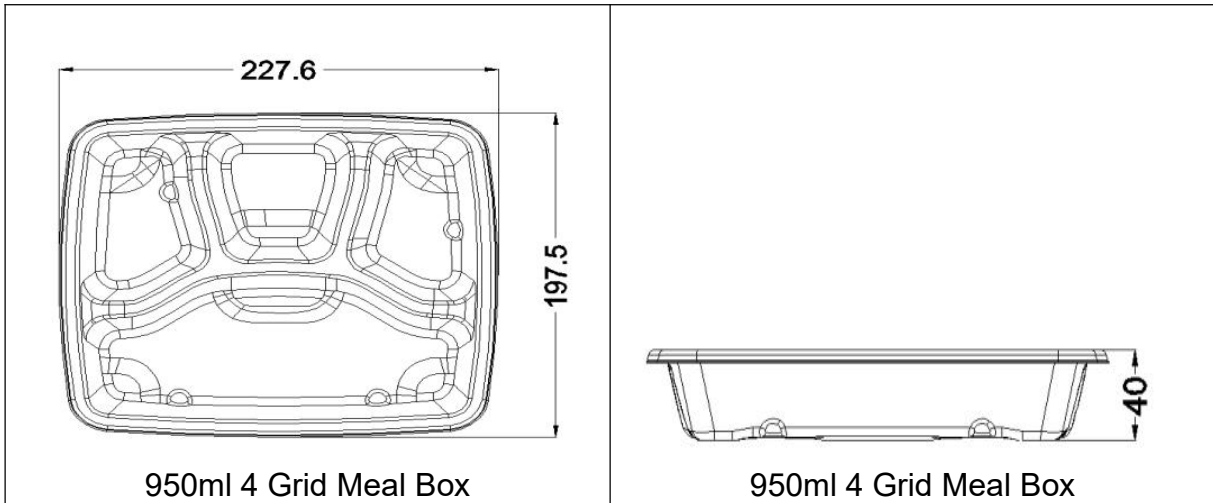

Color	Natural
Waterproof	GCM BOX: High performance with oil resistance and water resistance. NP LID: Water resistance.

2、 Overall dimension

2.1 Meal Box (measurement in mm, tolerance of length, width & height within $\leq 3\%$)

 <p>400ml Meal Box</p>	 <p>400ml Meal Box</p>
 <p>430ml Meal Box</p>	 <p>430ml Meal Box</p>

880ml Meal Box

880ml Meal Box

900ml Meal Box

900ml Meal Box

1000ml 3 Grid Meal Box

1000ml 3 Grid Meal Box

2.2 Meal Box Lid (measurement in mm, tolerance of length & width within $\leq 3\%$, height $\leq 7\%$)

2.3 Definition for product external & Internal

Internal : body inner of product

External : outer body of product

400ml Meal Box

400ml Meal Box

430ml Meal Box

430ml Meal Box

880ml Meal Box