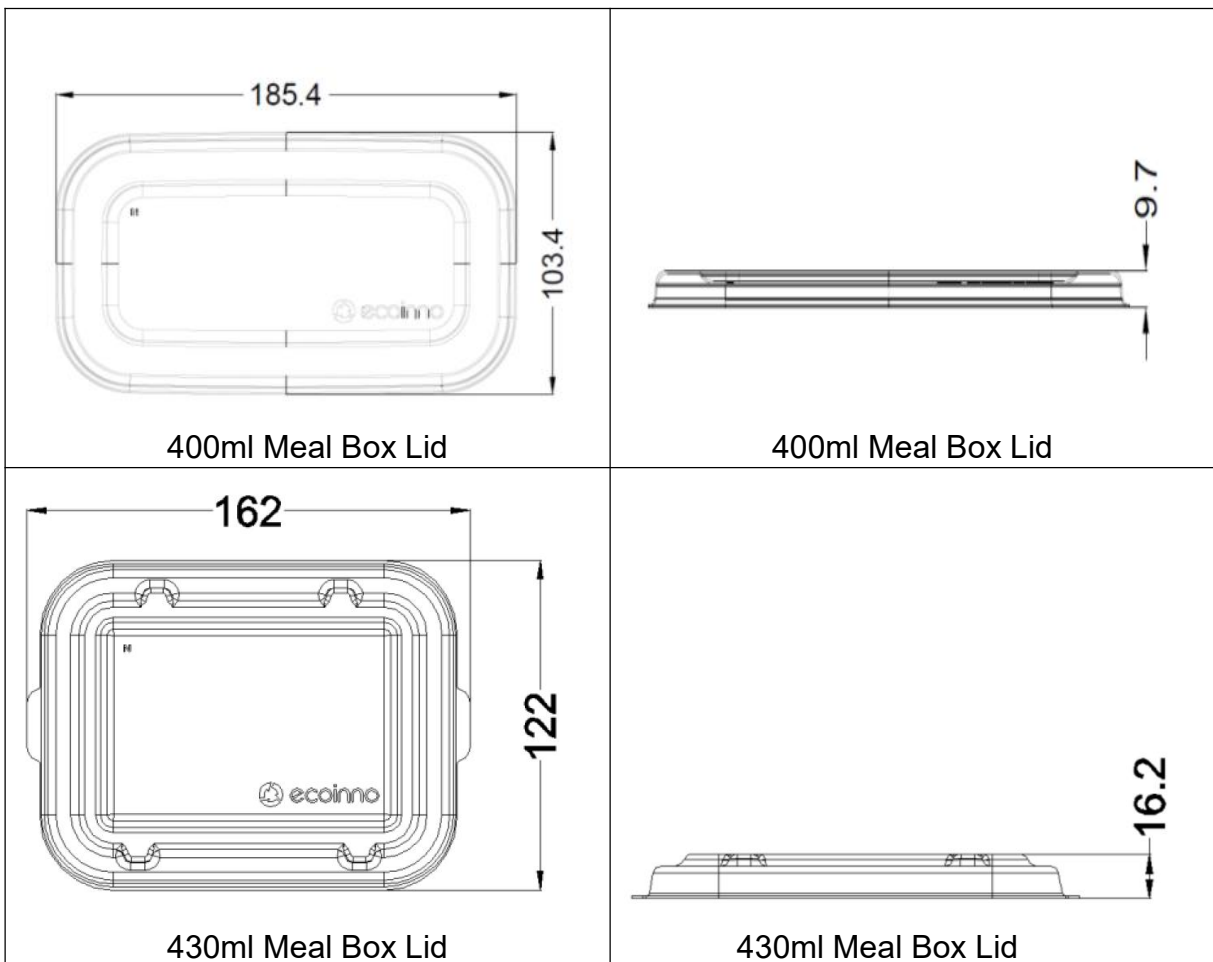

Ecolink New Tech Company Limited

Commodity Specification (GCM BOX & NP LID)

Customer : Veres és Társai

Product : Ecoinno Tableware

Product name : 400ml Meal Box & Lid
430ml Meal Box & Lid
880ml Meal Box & Lid
900ml Meal Box & Lid
1000ml 3 Grid Meal Box & Lid
950ml 4 Grid Meal Box & Lid

Color	Natural
Waterproof	GCM BOX: High performance with oil resistance and water resistance. NP LID: Water resistance.

2、 Overall dimension

2.1 Meal Box (measurement in mm, tolerance of length, width & height within $\leq 3\%$)

 <p>400ml Meal Box</p>	 <p>400ml Meal Box</p>
 <p>430ml Meal Box</p>	 <p>430ml Meal Box</p>

880ml Meal Box

880ml Meal Box

900ml Meal Box

900ml Meal Box

1000ml 3 Grid Meal Box

1000ml 3 Grid Meal Box

2.2 Meal Box Lid (measurement in mm, tolerance of length & width within $\leq 3\%$, height $\leq 7\%$)

2.3 Definition for product external & Internal

Internal : body inner of product

External : outer body of product

400ml Meal Box

400ml Meal Box

430ml Meal Box

430ml Meal Box

880ml Meal Box