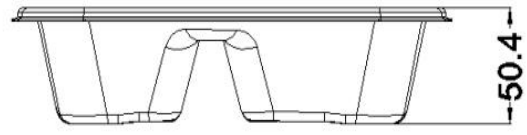

Color	Natural
Waterproof	GCM BOX: High performance with oil resistance and water resistance. NP LID: Water resistance.

2、 Overall dimension

2.1 Meal Box (measurement in mm, tolerance of length, width & height within $\leq 3\%$)

 <p>400ml Meal Box</p>	 <p>400ml Meal Box</p>
 <p>430ml Meal Box</p>	 <p>430ml Meal Box</p>

880ml Meal Box

880ml Meal Box

900ml Meal Box

900ml Meal Box

1000ml 3 Grid Meal Box

1000ml 3 Grid Meal Box

2.2 Meal Box Lid (measurement in mm, tolerance of length & width within $\leq 3\%$, height $\leq 7\%$)